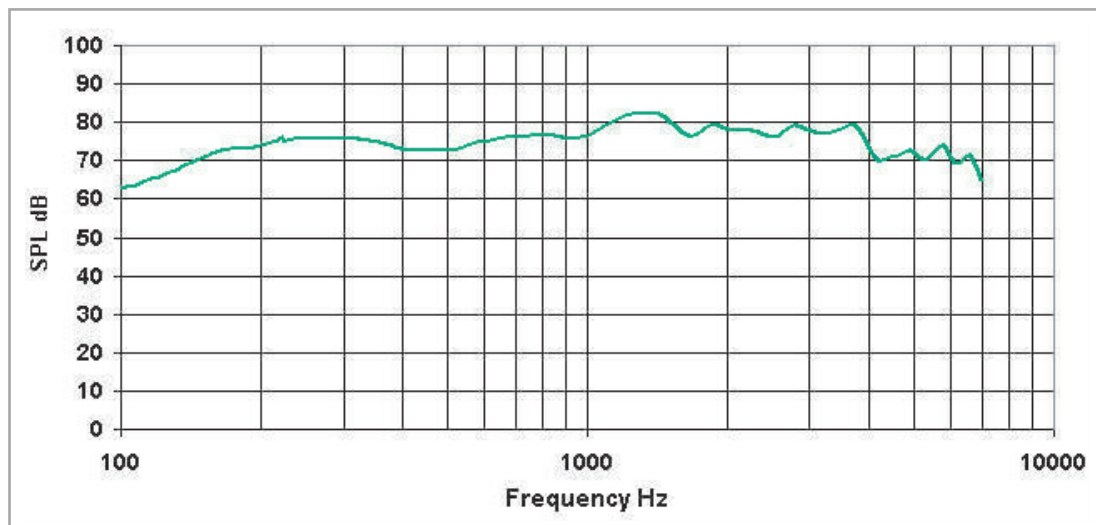

Frequency Response:

Specifications are subject to change without notice

*Tap speaker to 2W@25V