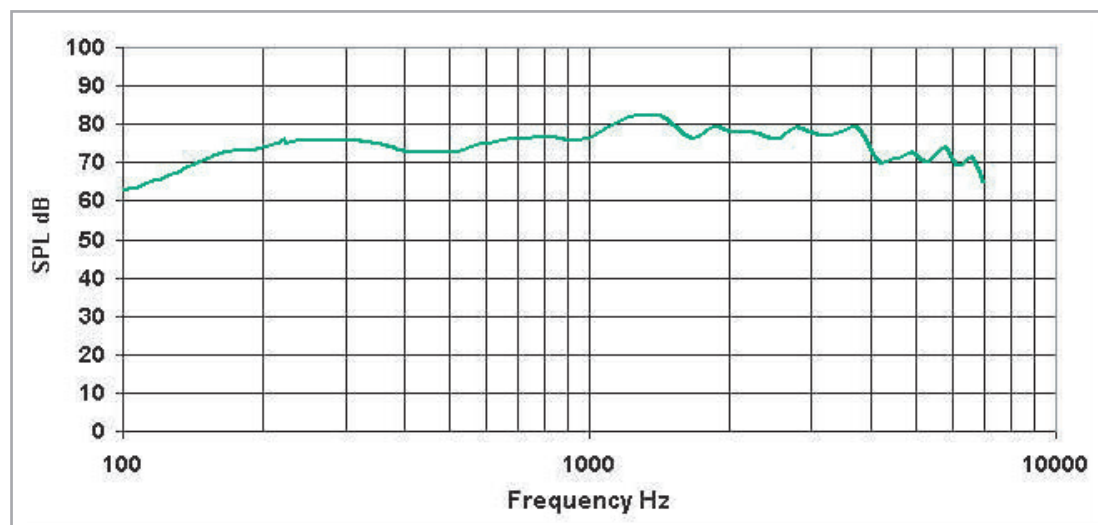

VA-DIRECT

The design is ideal in open structure ceiling configurations since the speaker, terminal and switch will be hidden when the speaker is hung from the deck.

The VoiceArrest™ VA-DIRECT is a 25-volt system loudspeaker designed to generate the optimum masking sound for a variety of ceiling conditions. It is equipped with a 13cm (5 in.) driver installed in a sealed enclosure.

It is typically installed by VoiceArrest™ as a direct-field speaker. In the case of an open ceiling, it can be attached to the structure. The VA-DIRECT loudspeaker can be oriented in any direction. Four different power taps (½, 1, 2 and 4W) controlled with a rotary switch allow quick adjustments to the output level. A RoHS compliant version is also available.

Specifications:

Power:	10 watts
Line Voltage:	25 V
Sensitivity:	91 dB
Material:	ABS fire proof
Frequency Response:	100-10000 Hz
Connectors:	4mm (5/32") Screw terminals
Driver:	13cm (5 in.) fullrange
Color:	Black or White
Weight:	1.6 kg (3.5 lbs)
Shipping Weight:	1.8 kg (4 lbs)

Frequency Response:

Specifications are subject to change without notice

*Tap speaker to 2W@25V