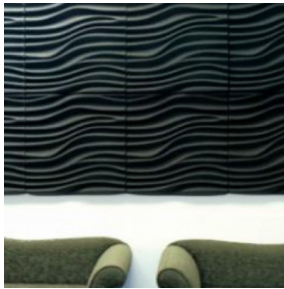

Creo Textured Acoustic Panels

Creo - to create or establish

The most valuable work your employees do is when they create solutions, concepts or new ideas. Creo Textured Acoustic Panels add depth and bold color to your workspace, encouraging your employees to be creative and productive.

EcoPrivacy Acoustic™ Creo Textured Panels Provide:

- Sound absorption and blocking
- Ambient noise reduction within the room
- Reduced reverberation and echo
- Minimized sound transmission outside the room
- Customized design: shapes, logos, and textured cutouts

EcoPrivacy Acoustic™ Creo Series Highlights:

- Textured Polyester Fiber Acoustic Felt
- Choose from 20 available colors
- Dynamic textured designs to add dimension to your workspace
- Flexible privacy between individuals and teams
- Make your open office look good and improve the acoustic environment
- Easy to install

EcoPrivacy Acoustic™ Creo Textured Panels Colors

Creo Designs / Shapes

Carve
EA CR CA
Size - 19.75" sq

Flow
EA CR FW
Size - 19.75" sq

Twist
EA CR TW
Size - 19.75" sq

Wave
EA CR WV
Size - 23.75" sq

Weave
EA CR WE
Size - 19.75" sq