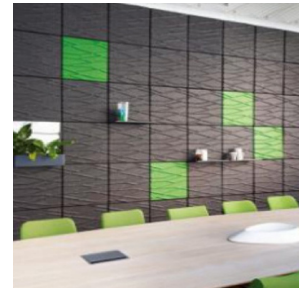

Twist
EA CR TW
Size - 19.75" sq